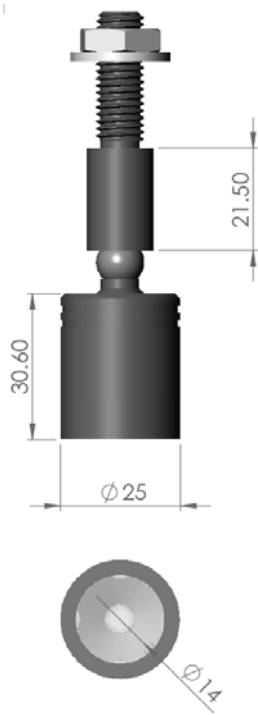

PRODUCT SPECIFICATION SHEET

Rev. C1

Bloom MX LED Downlight

The UFO Bloom MX features a sleek design, easy installation and magnetic articulation for 360° rotation and 90° tilt.

With a body of 25mm in diameter and a stalk of 21.5mm in length, the surface mountable Bloom MX is the larger of the two fittings in this range. It features a cleverly designed magnetic ball joint that provides complete freedom of movement, allowing the luminaire to be fully rotated and tilted to point the light in almost any direction.

Dimensions in millimetres

GENERAL INFORMATION

Light Source	White light LED
Operating Environment	Indoor use
Material	Aluminum
Finishes	Black, white, silver, custom RAL color
Dimensions	Body Ø25mm x 31mm Stalk: Ø14mm x 21.5mm
Weight	46g (0.1lb)
Securing Method	Secured with M10 back nut

ARTICULATION

Rotation	360°
Tilt	90°

LED ARRAY DATA

LED Type	Osram Oslon Square on 20mm Alu Star PCB
LED Life (L70, B10)	>54,000 Hours
Fitting Drive Current	350mA or 500mA
Power Consumption	1W @ 350mA / 1.5W @ 500mA
Color Temperature Options	2700K, 3000K, 4000K
CRI	>95
Lumen Output	100lm @ 350mA / 140lm @ 500mA
LED Luminous Efficacy	98lm/W
Driver Type	Constant Current LED Driver Required

OPTICS DATA

Optics Family	Carclo 20mm
Available Optics	13.5° / 19° / 28° With adaptor can also use 16°, 23°, 36°, 61°, 80°, 45°x20°, 20°x50°

DRIVER DIMMING OPTIONS (Depending on specified driver)

Driver Specific	None 0-10V DALI DMX Mains Local Potentiometer Remote Potentiometer
-----------------	--------------------------------------------------------------------------------------