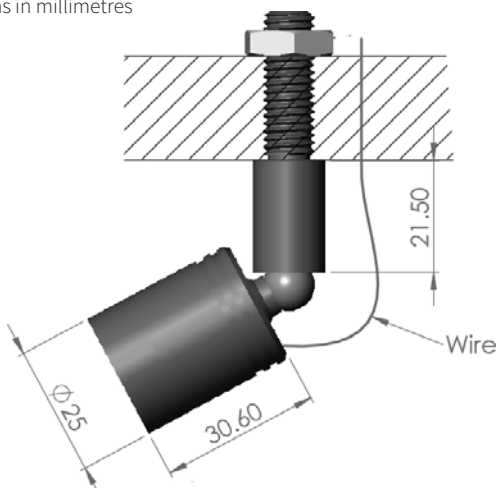

PRODUCT SPECIFICATION SHEET

Rev. C1

Bloom MX LED Downlight

The UFO Bloom MX features a sleek design, easy installation and magnetic articulation for 360° rotation and 90° tilt.

With a body of 25mm in diameter and a stalk of 21.5mm in length, the surface mountable Bloom MX is the larger of the two fittings in this range. It features a cleverly designed magnetic ball joint that provides complete freedom of movement, allowing the luminaire to be fully rotated and tilted to point the light in almost any direction.

Dimensions in millimetres

GENERAL INFORMATION

Light Source	White light LED
Operating Environment	Indoor use
Material	Aluminum
Finishes	Black, white, silver, custom RAL color
Dimensions	Body Ø25mm x 31mm Stalk: Ø14mm x 21.5mm
Weight	46g (0.1lb)
Securing Method	Secured with M10 back nut