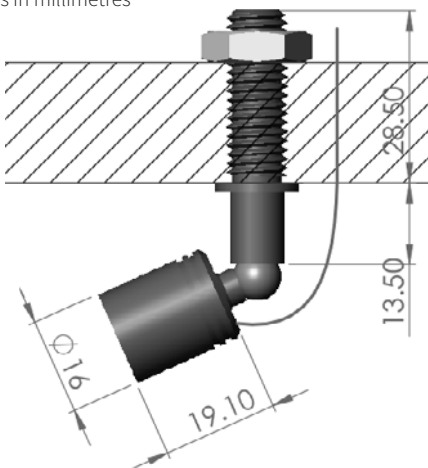

## Bloom SX LED Downlight

Rev. C1

The UFO Bloom SX features a sleek design, easy installation and magnetic articulation for 360° rotation and tilt.

With a body of 16mm in diameter and a stalk of 13.5mm in length, the surface mountable Bloom SX is the smaller of the two fittings in this range. It features a cleverly designed magnetic ball joint that provides complete freedom of movement, allowing the luminaire to be fully rotated and tilted to point the light in almost any direction.

Dimensions in millimetres

### GENERAL INFORMATION

Light Source	White light LED
Operating Environment	Indoor use
Material	Aluminum
Finishes	Black, white, silver, custom RAL colour
Dimensions	Body $\varnothing$ 16mm x 23mm Stalk: $\varnothing$ 9mm x 13.5mm
Weight	32g
Securing Method	Secured with M10 back nut