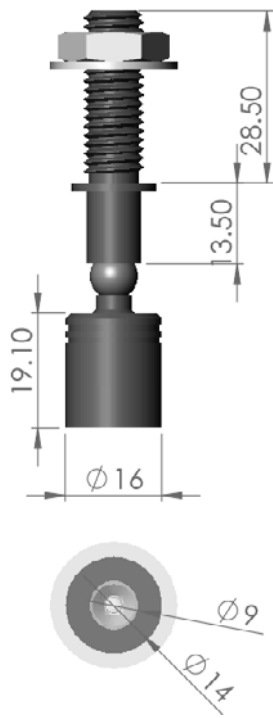

DRIVER DIMMING OPTIONS (Depending on specified driver)

Driver Specific	None 0-10V DALI DMX Mains Local Potentiometer Remote Potentiometer

ACCESSORIES

Optional Accessories	Extended Snoot Directional Snoot Honeycomb Louvre Diffuser

PRODUCT CODES

MODEL	OPTICS		COLOR TEMP		FITTING COLOR		ACCESSORIES		ACCESSORIES 2	
UFO BLM SX	16°	16	2700K	27	Black	BL	Standard Snoot	SS	None	XX
	23°	23	3000K	30	Silver	SV	Extended Snoot	EX	Honeycomb	HC
	36°	36	4000K	40	White	WH	Directional Snoot	DS	Diffuser	DF
	61°	61			Custom	CU				
	80°	80								
	45° X 20°	45								
	20° X 50°	20								

UFO BLM SX	-	-	-	-	-	-

e.g. UFO BLM-SX-23-40-SV-ST-XX

Specify RAL code for custom color