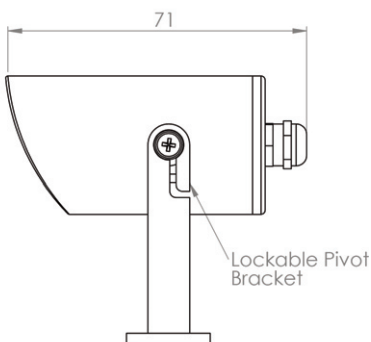

## LB2 LED Spotlight

Rev. CUL

A splash proof surface mount LED spotlight fitting with 135° rotation.

The UFO LB2 fitting features a sleek design and is suitable for both indoor and outdoor use.

Supplied with a mounting bracket that allows the fitting to be secured to any mounting surface and angled to the precise direction required.

The LB2 is manufactured from hard anodised aluminum and can then be powdercoated for the ultimate protection from the elements.

Note that drawing dimensions are shown in mm

### GENERAL INFORMATION

Light Source	White Light LED
Operating Environment	Splashproof - for indoor or outdoor use
Material	Hard anodised aluminium
Available Finishes	Black, Silver or Custom RAL
Dimensions	33mm Diameter x 62mm Body length
Securing Method	Surface mount with supplied bracket