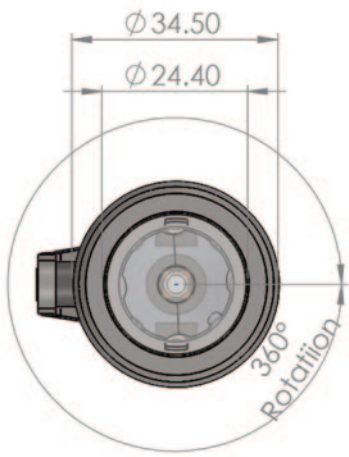

24mm Centres
M3 CSK Mount Holes