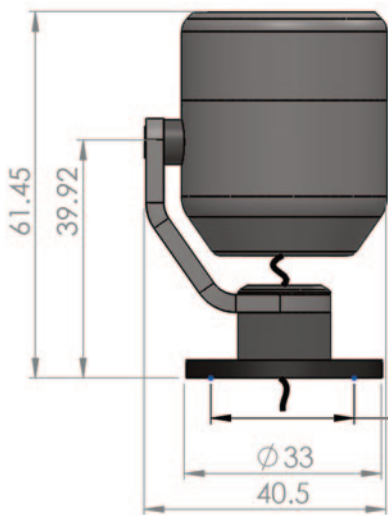

24mm Centres
M3 CSK Mount Holes