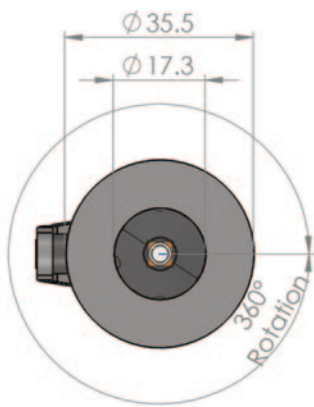

Note that all dimensions are shown in mm

MOUNTING ACCESSORIES

Side Cable Base Spacer
Product Code:
UFO-LM-SCBS

Allows the cable to exit from the side of the mounting foot rather than straight through the back face.