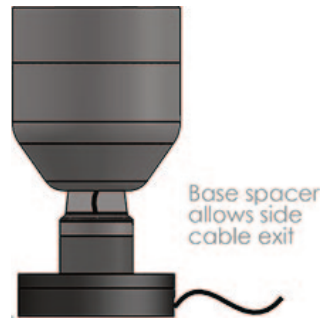

LM4 LED Spotlight

A small surface mount spotlight. Supplied with mounting bracket. Available in a range of finishes, this fitting can be rotated and tilted to point directly at any objects to be illuminated. This fitting is perfect for use indoors and is suitable for use where access above or below the mounting surface is not available. Also, the wire can thread through the base of the fitting or be left as a flying lead.

Note that all dimensions are shown in mm

MOUNTING ACCESSORIES

Side Cable Base Spacer
Product Code:
UFO-LM-SCBS

Allows the cable to exit from the side of the mounting foot rather than straight through the back face.