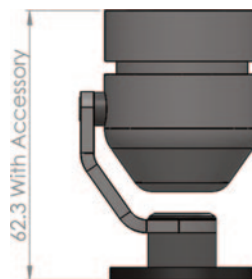

PRODUCT CODES

MODEL	OPTICS		COLOR TEMP		FINISH		ACCESSORIES	
UFO LM4	13.5°	13	2700K	27	Black	BL	None	XX
	19°	19	3000K	30	Custom	CU	Honeycomb Louver	HC
	28°	28	4000K	40				
			5700K	57				
UFO LM4	-	-	-	-	-	-	-	-

e.g. UFO LM4-19-40-BL-XX