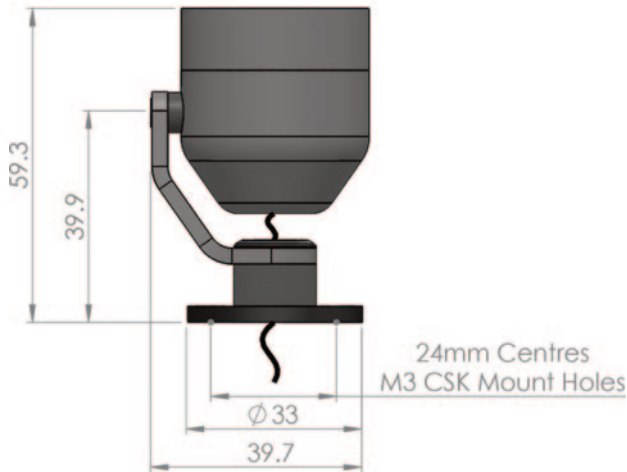

LM4 LED Spotlight

A small surface mount spotlight. Supplied with mounting bracket. Available in a range of finishes, this fitting can be rotated and tilted to point directly at any objects to be illuminated. This fitting is perfect for use indoors and is suitable for use where access above or below the mounting surface is not available. Also, the wire can thread through the base of the fitting or be left as a flying lead.

GENERAL INFORMATION

Light Source	White Light LED
Operating Environment	IP20 rated for indoor use only
Material	Aluminum
Available Finishes	Black as standard. Custom RAL finish available to special order
Dimensions	35.5mm Diameter x 59.3mm Length
Securing Method	Surface mount, secured with screws

ARTICULATION

Rotation	360°
Tilt	118° lockable

LED ARRAY DATA

LED Type	Osram Oslon Square on 20mm star board
LED Life (L70, B10)	>50,000 Hours
Fitting Drive Current	350mA
Power Consumption	1W @ 350mA
Color Temperature	2700K, 3000K, 4000K or 5700K
CRI (typical)	2700K >98 - 3000K >98 4000K >97 - 5700K >91
LED Luminous Efficacy (based on 19° lens / 350mA)	2700K: 67lm/W - 3000K: 65lm/W 4000K: 72lm/W - 5700K: 89lm/W
Driver Type	Constant current LED driver required

Note that all dimensions are shown in mm

MOUNTING ACCESSORIES

Side Cable Base Spacer
Product Code:
UFO-LM-SCBS

Allows the cable to exit from the side of the mounting foot rather than straight through the back face.