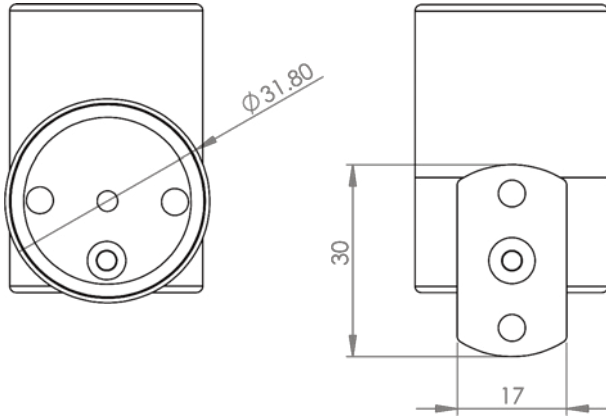

The MBL3 is mains, local pot and 1-10v dimmable using a UFO approved dimmer switch.

Note that all dimensions are shown in mm

GENERAL INFORMATION

Illuminator	White light LED
Operating Environment	Indoor use
Material	Aluminum
Finishes	Black, white, silver, custom RAL color
Dimensions	Base: $\varnothing 30\text{mm} \times 5\text{mm}$ ($\varnothing 1.2'' \times 0.2''$) Head: $\varnothing 30\text{mm} \times 45\text{mm}$ ($\varnothing 1.2'' \times 1.8''$) Base height: 25mm (1.0'')
Weight	78g (0.17lb)
Securing Method	Secured through surface with screws

ARTICULATION

Rotation	360°
Tilt	90°

LED ARRAY DATA

LED Type	Osram Oslon Square on 20mm alu star PCB
LED Life (L70, B10)	>54,000 Hours
Fitting Drive Current	350mA, 500mA or 700mA
Power Consumption	1W @ 350mA, 1.5W @ 500mA, 2.1W @ 700mA
Color Temperature Options	2700K, 3000K, 4000K
CRI	>95
Lumen Output	100lm @ 350mA, 140lm @ 500mA, 20lm @ 700mA
LED Luminous Efficacy	98lm/W
Driver Type	Constant Current LED Driver Required

OPTICS DATA

Optics Family	Carclo
Available Optics	7° / 9° / 21°

Mounting Foot Choice

As standard the MBL3 is supplied with a round mounting foot which features a decorative cover to hide the mounting screws. Optionally, a rectangular variant is also available which allows for a greater angle of tilt.