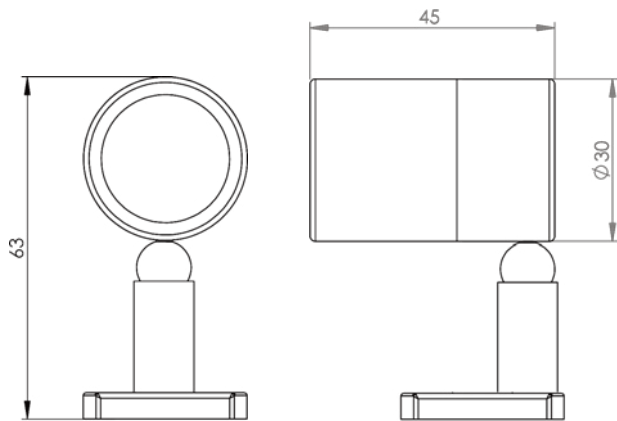

PRODUCT SPECIFICATION SHEET

Rev. C2

MBL3 LED Downlight

The UFO MBL3 fittings features a sleek design and the latest magnetic articulation for 360° rotation.

Featuring a cleverly designed magnetic ball joint that provides complete freedom of movement, allowing the luminaire to be fully rotated and tilted to point the light in almost any direction.

The MBL3 is mains, local pot and 1-10v dimmable using a UFO approved dimmer switch.

Note that all dimensions are shown in mm

GENERAL INFORMATION

Illuminator	White light LED
Operating Environment	Indoor use
Material	Aluminum
Finishes	Black, white, silver, custom RAL color
Dimensions	Base: $\varnothing 30\text{mm} \times 5\text{mm}$ ($\varnothing 1.2'' \times 0.2''$) Head: $\varnothing 30\text{mm} \times 45\text{mm}$ ($\varnothing 1.2'' \times 1.8''$) Base height: 25mm (1.0'')
Weight	78g (0.17lb)
Securing Method	Secured through surface with screws

ARTICULATION

Rotation	360°
Tilt	90°

LED ARRAY DATA

LED Type	Osram Oslon Square on 20mm alu star PCB
LED Life (L70, B10)	>54,000 Hours
Fitting Drive Current	350mA, 500mA or 700mA
Power Consumption	1W @ 350mA, 1.5W @ 500mA, 2.1W @ 700mA
Color Temperature Options	2700K, 3000K, 4000K
CRI	>95
Lumen Output	100lm @ 350mA, 140lm @ 500mA, 20lm @ 700mA
LED Luminous Efficacy	98lm/W
Driver Type	Constant Current LED Driver Required

OPTICS DATA

Optics Family	Carclo
Available Optics	7° / 9° / 21°

Mounting Foot Choice

As standard the MBL3 is supplied with a round mounting foot which features a decorative cover to hide the mounting screws. Optionally, a rectangular variant is also available which allows for a greater angle of tilt.