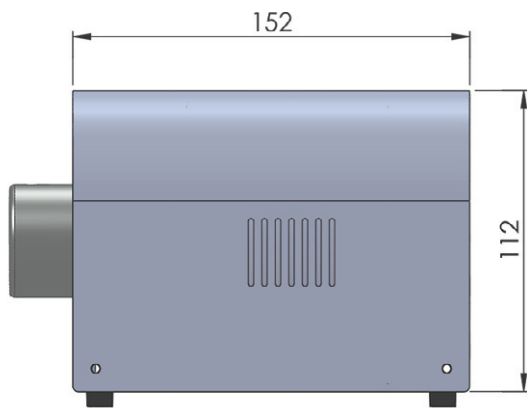

Note that drawing dimensions are shown in mm

ELECTRICAL CHARACTERISTICS

Supply Voltage	90-264Vac
Mains Running Current	0.09A @ 240Vac
Mains Voltage VA rating	19VA
External PSU Type	Meanwell, 24V, 0.75A, 18W
Motor Type	Rotalink 25C13/YSOLPSL3E - 12V - 60:1

AVAILABLE ACCESSORIES

MAS0403021R5	Weatherproof enclosure

ILLUMINATOR PRODUCT CODES

MODEL	COLOR TEMP		MANUAL DIM*		EFFECT		CONTROL	
	3000K	4000K	YES	M	Color change	C	Manual	M
UFO LUNA	30	40	NO	X	Twinkle	T	DMX	DMX
							0-10V	0-10

UFO LUNA - [ ] - [ ] - [ ] - [ ]
e.g. UFO LUNA -30-M-C-M

*Manual dimming is only available on illuminators with manual control option. The Luna XCM(color wheel) & Vega XTM (twinkle wheel) have manual speed control on the decorative motor. On these versions the light output is set to maximum and cannot be dimmed.

The Luna MCM & Vega MTM have manual speed control on the decorative motor and also manual dimming control of the LED. The light output can be adjusted manually using the control on the rear of the unit from no light output to maximum light output