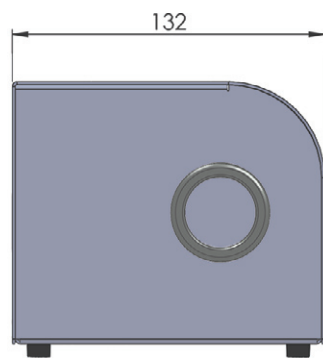

Note that drawing dimensions are shown in mm

ELECTRICAL CHARACTERISTICS

Supply Voltage	90-264Vac
Mains Running Current	0.09A @ 240Vac
Mains Voltage VA rating	19VA
External PSU Type	Meanwell, 24V, 0.75A, 18W
Motor Type	Rotalink 25C13/YSOLPSL3E - 12V - 60:1

AVAILABLE ACCESSORIES

MAS0403021R5	Weatherproof enclosure

ILLUMINATOR PRODUCT CODES

MODEL	COLOR TEMP		MANUAL DIM*		EFFECT		CONTROL	
	3000K	4000K	YES	M	Color change	C	Manual	M
UFO LUNA	30	40	NO	X	Twinkle	T	DMX	DMX
							0-10V	0-10

UFO LUNA - [ ] - [ ] - [ ] - [ ]
e.g. UFO LUNA -30-M-C-M

*Manual dimming is only available on illuminators with manual control option. The Luna XCM(color wheel) & Vega XTM (twinkle wheel) have manual speed control on the decorative motor. On these versions the light output is set to maximum and cannot be dimmed.

The Luna MCM & Vega MTM have manual speed control on the decorative motor and also manual dimming control of the LED. The light output can be adjusted manually using the control on the rear of the unit from no light output to maximum light output