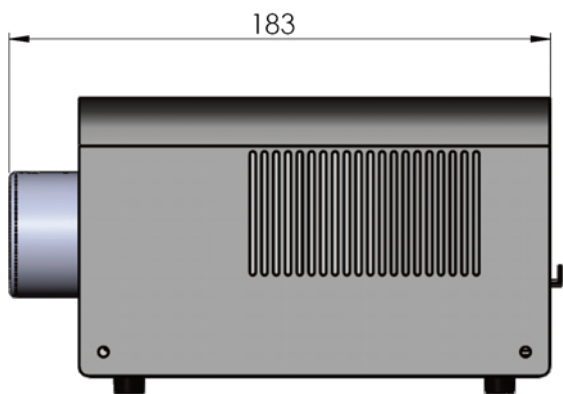

Dimensions shown in mm.

ELECTRICAL CHARACTERISTICS

Supply Voltage	90-264Vac
Mains Running Current	0.2A @ 240Vac
Mains Voltage VA rating	50VA
External PSU Type	Meanwell, 24V, 2.5A, 60W
Fan Type	Sunon, 80mm, 22dBA

RF REMOTE CHARACTERISTICS

RF Remote Frequency	2.4GHz
RF Remote Range	30m, depending on environment
RF Remote Power	2 x AAA batteries (supplied)

AVAILABLE ACCESSORIES

MAS0403021R5	Weatherproof enclosure

ILLUMINATOR PRODUCT CODES

UFO NOVA MINI-65 DMX	RGBW (6500K White), DMX
UFO NOVA MINI-65 DMX-R	RGBW (6500K White), DMX, remote control