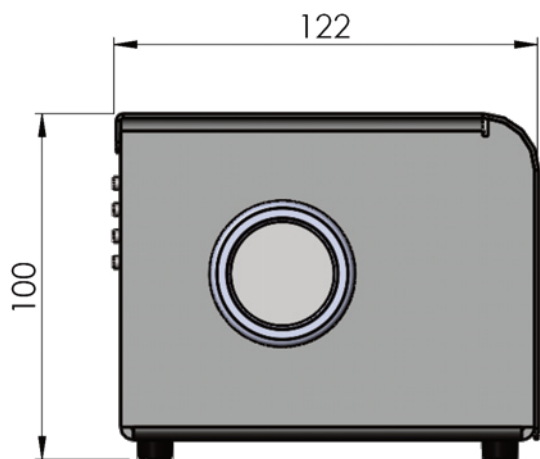

Dimensions shown in mm.

ELECTRICAL CHARACTERISTICS

Supply Voltage	90-264Vac
Mains Running Current	0.2A @ 240Vac
Mains Voltage VA rating	50VA
External PSU Type	Meanwell, 24V, 2.5A, 60W
Fan Type	Sunon, 80mm, 22dBA

RF REMOTE CHARACTERISTICS

RF Remote Frequency	2.4GHz
RF Remote Range	30m, depending on environment
RF Remote Power	2 x AAA batteries (supplied)

AVAILABLE ACCESSORIES

MAS0403021R5	Weatherproof enclosure

ILLUMINATOR PRODUCT CODES

UFO NOVA MINI-65 DMX	RGBW (6500K White), DMX
UFO NOVA MINI-65 DMX-R	RGBW (6500K White), DMX, remote control