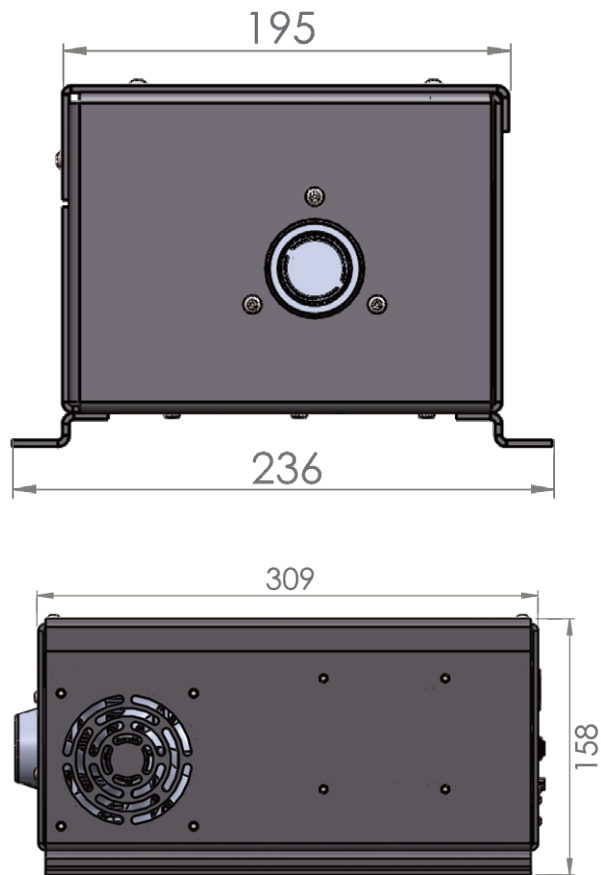

Note that drawing dimensions are shown in mm

ELECTRICAL CHARACTERISTICS

Supply Voltage	90 - 305Vac
Mains Running Current	0.8A @ 240Vac
Mains Voltage VA rating	186VA
Fan Type	Sunon 92mm - 32dBA

AVAILABLE ACCESSORIES

MAS0504026R5	Weatherproof Enclosure
UFO Unidim CVD1	Remote manual dimmer with plate
UFO Unidim CVD3	Remote current sink dimmer with plate

ILLUMINATOR PRODUCT CODES

MODEL	COLOR TEMPERATURE		CRI		EFFECTS	
	K					
UFO QUA	3000K	30	80	80	None	X
	4000K	40			Emergency White light	E
	5000K	50				
	5700K	57				
	6500K	65				
	2700K	27	90	90		
	3000K	30				
	4000K	40				
	5700K	57				

UFO QUA - [ ] - [ ] - [ ]

e.g. UFO QUA-30-90-X